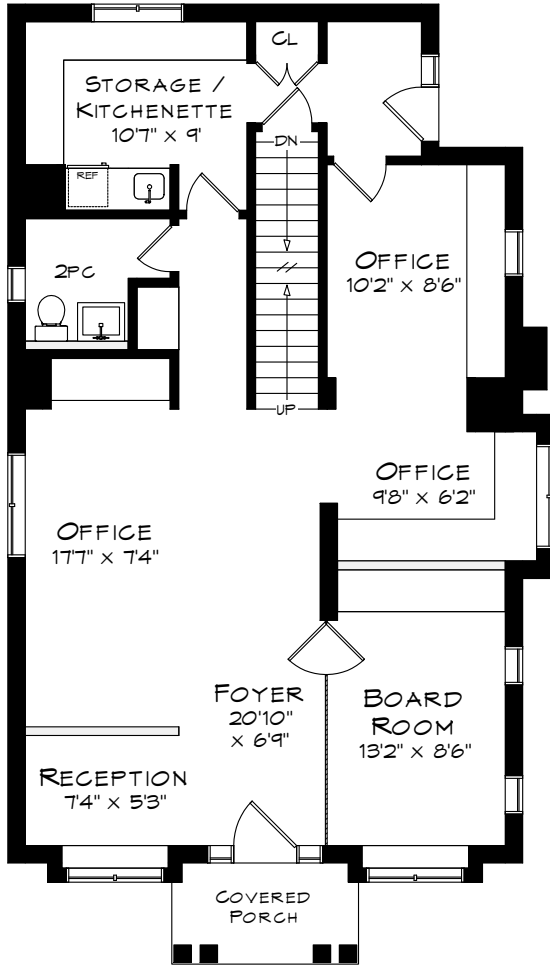

64 REBECCA STREET

TOTAL SQUARE FOOTAGE
2,552 SQ.FT.

MAIN LEVEL
1,006 SQUARE FEET

LOWER LEVEL
981 SQUARE FEET

Measurements may not be 100% accurate
and should be used as a guideline only.
September - 2022