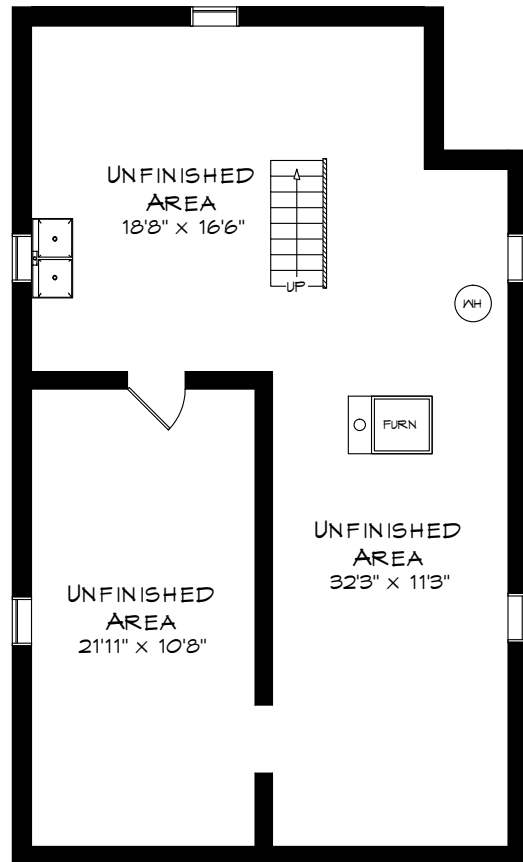

64 REBECCA STREET

TOTAL SQUARE FOOTAGE
2,552 SQ.FT.

MAIN LEVEL
1,006 SQUARE FEET

LOWER LEVEL
981 SQUARE FEET

Measurements may not be 100% accurate
and should be used as a guideline only.
September - 2022