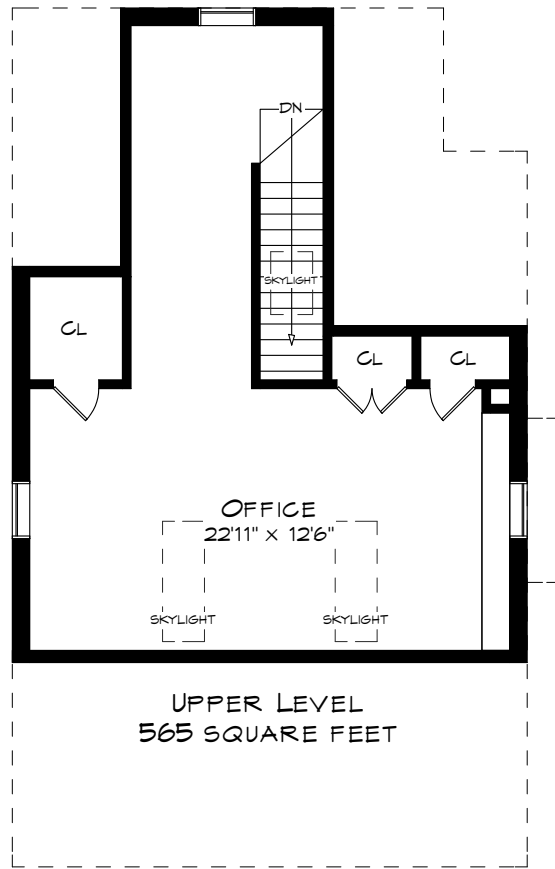

64 REBECCA STREET

TOTAL SQUARE FOOTAGE
2,552 SQ.FT.

MAIN LEVEL
1,006 SQUARE FEET

LOWER LEVEL
981 SQUARE FEET

Measurements may not be 100% accurate
and should be used as a guideline only.
September - 2022